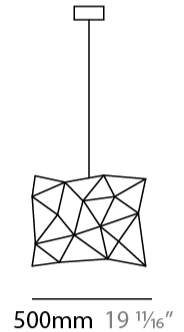

COSMOS ABSTRACT SUSPENSION

D101738-

base number   LED   Color   Finish
Dimming   Temperature   Options

1. To build a product code in our configurator select the specify button on the base model # product page
2. To build a manual product code on this datasheet choose from the options listed below in blue font and add the suffix to the base model #

GENERAL

Series: Cosmos Abstract
Brand: Quasar
Division: Design
Mounting Type: Suspension
Mounting Location: Ceiling
Subcategory: Ambient

PHYSICAL

Shape: Abstract
Length (mm): 1250
Length (in): 49 3/16
Width (mm): 500
Width (in): 19 11/16
Height (mm): 400
Height (in): 15 3/4
Max. Overall Height (mm): 2400
Max. Overall Height (in): 94 1/2
Light Distribution: Omnidirectional
Weight (kg): 4
Weight (lbs): 8.82
[Fixture Finish: NIC / BRA / BBR](#)
Fixture Material: Metal
Cable Details: 2000mm Cable
Upon Request: Custom Sizes

ELECTRICAL

Lamp Type: LED
Input Wattage (W): 30
[Dimming: Non-Dimming / Phase Dimming (120vac Only)](#)
Driver Included: Yes
Driver Location: Integrated
Driver Type: Constant Voltage - Universal
Driver Class: Class 2
Input Voltage (V): 120 - 277
Output Voltage (V): 12
Upon Request: Integral: 0-10Vdc dimming

LED

Number of LEDs: 50
[Color Temperature (°K): 2400 / 2800](#)
Max. Delivered Lumen (lm): 1500 (2800K)
CRI: >90 CRI
Lamp Life (hrs): 50000

OPTICAL

RATINGS AND CERTIFICATIONS

Certified By: Certified for North American Standards
IP rating: IP20