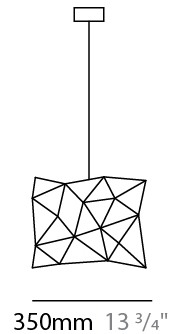

COSMOS ABSTRACT SUSPENSION

D101942-

base number	LED	Color	Finish
	Dimming	Temperature	Options

1. To build a product code in our configurator select the specify button on the base model # product page
2. To build a manual product code on this datasheet choose from the options listed below in blue font and add the suffix to the base model #

GENERAL

Series: Cosmos Abstract
Brand: Quasar
Division: Design
Mounting Type: Suspension
Mounting Location: Ceiling
Subcategory: Ambient

PHYSICAL

Shape: Abstract
Length (mm): 800
Length (in): 31 1/2
Width (mm): 350
Width (in): 13 3/4
Height (mm): 350
Height (in): 13 3/4
Max. Overall Height (mm): 2350
Max. Overall Height (in): 92 1/2
Light Distribution: Omnidirectional
Weight (kg): 2.50
Weight (lbs): 5.51
Fixture Finish: NIC / BRA / BBR
Fixture Material: Metal
Upon Request: Custom Sizes

ELECTRICAL

Lamp Type: LED
Input Wattage (W): 21
Dimming: Non-Dimming / Phase Dimming (120vac Only)
Driver Included: Yes
Driver Location: Integrated
Driver Type: Constant Voltage - Universal
Driver Class: Class 2
Input Voltage (V): 120 - 277
Output Voltage (V): 12
Upon Request: Integral: 0-10Vdc dimming

LED

Number of LEDs: 35
Color Temperature (°K): 2400 / 2800
Max. Delivered Lumen (lm): 1050 (2800K)
CRI: >90 CRI
Lamp Life (hrs): 50000

OPTICAL

RATINGS AND CERTIFICATIONS

Certified By: Certified for North American Standards
IP rating: IP20