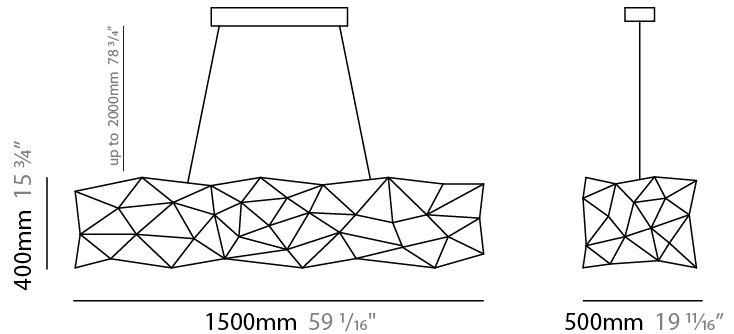

COSMOS ABSTRACT SUSPENSION

D101943-

base number	LED	Color	Finish
	Dimming	Temperature	Options

1. To build a product code in our configurator select the specify button on the base model # product page
2. To build a manual product code on this datasheet choose from the options listed below in blue font and add the suffix to the base model #

GENERAL

Series: Cosmos Abstract
Brand: Quasar
Division: Design
Mounting Type: Suspension
Mounting Location: Ceiling
Subcategory: Ambient

PHYSICAL

Shape: Abstract
Length (mm): 1500
Length (in): 59 1/16"
Width (mm): 500
Width (in): 19 11/16"
Height (mm): 400
Height (in): 15 3/4"
Max. Overall Height (mm): 2400
Max. Overall Height (in): 94 1/2"
Light Distribution: Omnidirectional
Weight (kg): 4.5
Weight (lbs): 9.92
Fixture Finish: NIC / BRA / BBR
Fixture Material: Metal
Upon Request: Custom Sizes

ELECTRICAL

Lamp Type: LED
Input Wattage (W): 33
Dimming: Non-Dimming / Phase Dimming (120vac Only)
Driver Included: Yes
Driver Location: Integrated
Driver Type: Constant Voltage - Universal
Driver Class: Class 2
Input Voltage (V): 120 - 277
Output Voltage (V): 12
Upon Request: Integral: 0-10Vdc dimming

LED

Number of LEDs: 55
Color Temperature (°K): 2400 / 2800
Max. Delivered Lumen (lm): 1650 (2800K)
CRI: >90 CRI
Lamp Life (hrs): 50000

OPTICAL

RATINGS AND CERTIFICATIONS

Certified By: Certified for North American Standards
IP rating: IP20