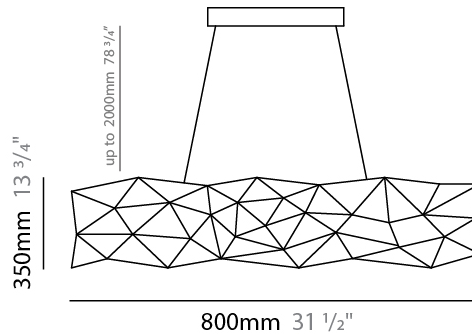

COSMOS ABSTRACT SUSPENSION

D101942-

base number	LED	Color	Finish
	Dimming	Temperature	Options

1. To build a product code in our configurator select the specify button on the base model # product page
2. To build a manual product code on this datasheet choose from the options listed below in blue font and add the suffix to the base model #

GENERAL

Series: Cosmos Abstract
Brand: Quasar
Division: Design
Mounting Type: Suspension
Mounting Location: Ceiling
Subcategory: Ambient

PHYSICAL

Shape: Abstract
Length (mm): 800
Length (in): 31 1/2
Width (mm): 350
Width (in): 13 3/4
Height (mm): 350
Height (in): 13 3/4
Max. Overall Height (mm): 2350
Max. Overall Height (in): 92 1/2
Light Distribution: Omnidirectional
Weight (kg): 2.50
Weight (lbs): 5.51
Fixture Finish: NIC / BRA / BBR
Fixture Material: Metal
Upon Request: Custom Sizes

ELECTRICAL

Lamp Type: LED
Input Wattage (W): 21
Dimming: Non-Dimming / Phase Dimming (120vac Only)
Driver Included: Yes
Driver Location: Integrated
Driver Type: Constant Voltage - Universal
Driver Class: Class 2
Input Voltage (V): 120 - 277
Output Voltage (V): 12
Upon Request: Integral: 0-10Vdc dimming

LED

Number of LEDs: 35
Color Temperature (°K): 2400 / 2800
Max. Delivered Lumen (lm): 1050 (2800K)
CRI: >90 CRI
Lamp Life (hrs): 50000

OPTICAL

RATINGS AND CERTIFICATIONS

Certified By: Certified for North American Standards
IP rating: IP20