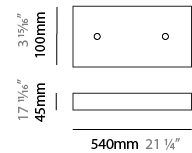

COSMOS ABSTRACT SUSPENSION

D101943-

base number	LED	Color	Finish
	Dimming	Temperature	Options

1. To build a product code in our configurator select the specify button on the base model # product page
2. To build a manual product code on this datasheet choose from the options listed below in blue font and add the suffix to the base model #

GENERAL

Series: Cosmos Abstract
Brand: Quasar
Division: Design
Mounting Type: Suspension
Mounting Location: Ceiling
Subcategory: Ambient

PHYSICAL

Shape: Abstract
Length (mm): 1500
Length (in): 59 1/16"
Width (mm): 500
Width (in): 19 11/16"
Height (mm): 400
Height (in): 15 3/4"
Max. Overall Height (mm): 2400
Max. Overall Height (in): 94 1/2"
Light Distribution: Omnidirectional
Weight (kg): 4.5
Weight (lbs): 9.92
Fixture Finish: NIC / BRA / BBR
Fixture Material: Metal
Upon Request: Custom Sizes

ELECTRICAL

Lamp Type: LED
Input Wattage (W): 33
Dimming: Non-Dimming / Phase Dimming (120vac Only)
Driver Included: Yes
Driver Location: Integrated
Driver Type: Constant Voltage - Universal
Driver Class: Class 2
Input Voltage (V): 120 - 277
Output Voltage (V): 12
Upon Request: Integral: 0-10Vdc dimming

LED

Number of LEDs: 55
Color Temperature (°K): 2400 / 2800
Max. Delivered Lumen (lm): 1650 (2800K)
CRI: >90 CRI
Lamp Life (hrs): 50000

OPTICAL

RATINGS AND CERTIFICATIONS

Certified By: Certified for North American Standards
IP rating: IP20