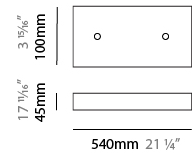

1. To build a product code in our configurator select the specify button on the base model # product page
2. To build a manual product code on this datasheet choose from the options listed below in blue font and add the suffix to the base model #

GENERAL

Series: Cosmos Abstract
Brand: Quasar
Division: Design
Mounting Type: Suspension
Mounting Location: Ceiling
Subcategory: Ambient

PHYSICAL

Shape: Abstract
Length (mm): 2000
Length (in): 78 3/4
Width (mm): 500
Width (in): 19 11/16
Height (mm): 400
Height (in): 15 3/4
Max. Overall Height (mm): 2400
Max. Overall Height (in): 94 1/2
Light Distribution: Omnidirectional
Weight (kg): 4.5
Weight (lbs): 9.92
[Fixture Finish: NIC / BRA / BBR](#)
Fixture Material: Metal
Cable Details: 2000mm Cable
Upon Request: Custom Sizes

ELECTRICAL

Lamp Type: LED
Input Wattage (W): 42
[Dimming: Non-Dimming / Phase Dimming (120vac Only)](#)
Driver Included: Yes
Driver Location: Integrated
Driver Type: Constant Voltage - Universal
Driver Class: Class 2
Input Voltage (V): 120 - 277
Output Voltage (V): 12
Upon Request: Integral: 0-10Vdc dimming

LED

Number of LEDs: 70
[Color Temperature (°K): 2400 / 2800](#)
Max. Delivered Lumen (lm): 2100 (2800K)
CRI: >90 CRI
Lamp Life (hrs): 50000

OPTICAL

RATINGS AND CERTIFICATIONS

Certified By: Certified for North American Standards
IP rating: IP20

PROJECT	_____
TYPE	_____
SPECIFIER	_____
QUANTITY	_____
DATE	_____