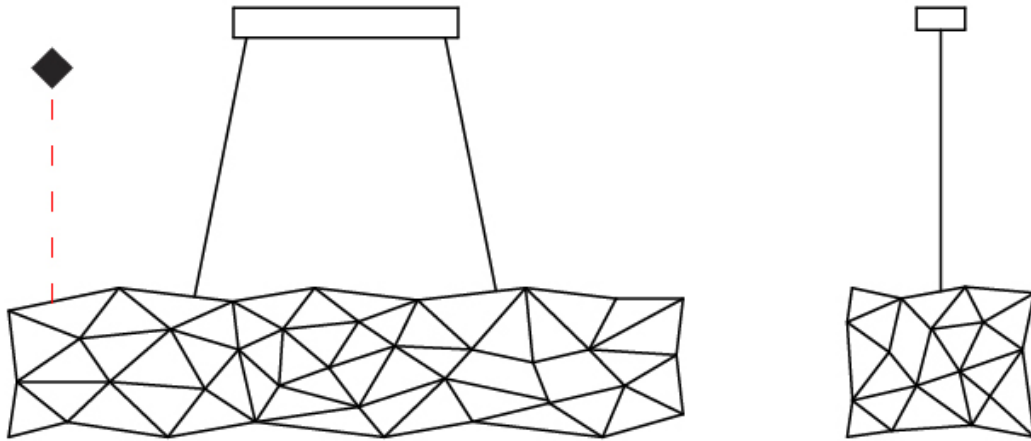

COSMOS ABSTRACT SUSPENSION

D101740-

PROJECT _____

TYPE _____

SPECIFIER _____

QUANTITY _____

DATE _____

D