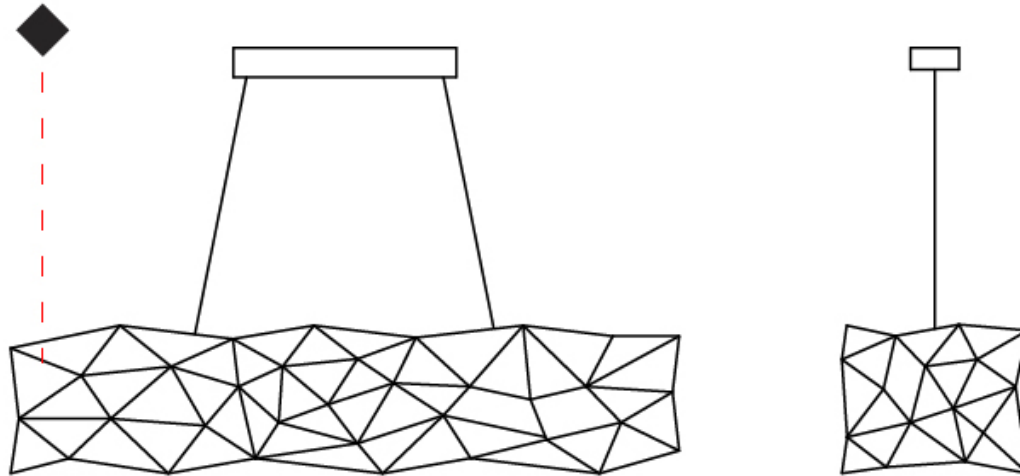

COSMOS ABSTRACT SUSPENSION

D101738-

PROJECT _____

TYPE _____

SPECIFIER _____

QUANTITY _____

DATE _____