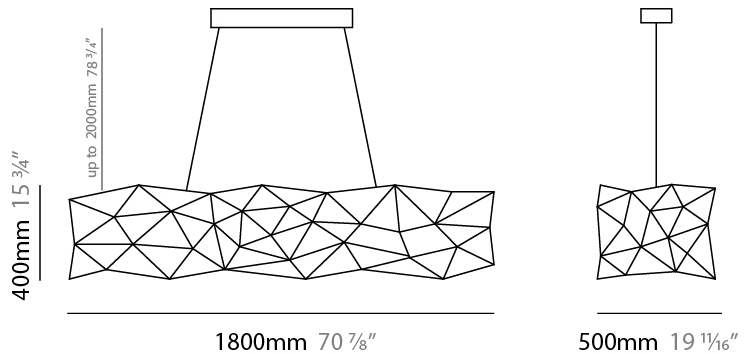

COSMOS ABSTRACT SUSPENSION

D101739-

base number   LED   Color   Finish
Dimming   Temperature   Options

1. To build a product code in our configurator select the specify button on the base model # product page
2. To build a manual product code on this datasheet choose from the options listed below in blue font and add the suffix to the base model #

GENERAL

Series: Cosmos Abstract
Brand: Quasar
Division: Design
Mounting Type: Suspension
Mounting Location: Ceiling
Subcategory: Ambient

PHYSICAL

Shape: Abstract
Length (mm): 1800
Length (in): 70 ⁷/₈
Width (mm): 500
Width (in): 19 ¹¹/₁₆
Height (mm): 400
Height (in): 15 ³/₄
Max. Overall Height (mm): 2400
Max. Overall Height (in): 94 ¹/₂
Light Distribution: Omnidirectional
Weight (kg): 4.5
Weight (lbs): 9.92
[Fixture Finish: NIC / BRA / BBR](#)
Fixture Material: Metal
Cable Details: 2000mm Cable
Upon Request: Custom Sizes

ELECTRICAL

Lamp Type: LED
Input Wattage (W): 36
[Dimming: Non-Dimming / Phase Dimming (120vac Only)](#)
Driver Included: Yes
Driver Location: Integrated
Driver Type: Constant Voltage - Universal
Driver Class: Class 2
Input Voltage (V): 120 - 277
Output Voltage (V): 12
Upon Request: Integral: 0-10Vdc dimming

LED

Number of LEDs: 60
[Color Temperature (°K): 2400 / 2800](#)
Max. Delivered Lumen (lm): 1800 (2800K)
CRI: >90 CRI
Lamp Life (hrs): 50000

OPTICAL

RATINGS AND CERTIFICATIONS

Certified By: Certified for North American Standards
IP rating: IP20