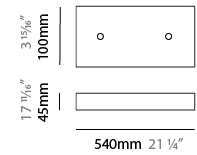

COSMOS ABSTRACT SUSPENSION

D101739-

base number   LED   Color   Finish
Dimming   Temperature   Options

1. To build a product code in our configurator select the specify button on the base model # product page
2. To build a manual product code on this datasheet choose from the options listed below in blue font and add the suffix to the base model #

GENERAL

Series: Cosmos Abstract
Brand: Quasar
Division: Design
Mounting Type: Suspension
Mounting Location: Ceiling
Subcategory: Ambient

PHYSICAL

Shape: Abstract
Length (mm): 1800
Length (in): 70 ⁷/₈
Width (mm): 500
Width (in): 19 ¹¹/₁₆
Height (mm): 400
Height (in): 15 ³/₄
Max. Overall Height (mm): 2400
Max. Overall Height (in): 94 ¹/₂
Light Distribution: Omnidirectional
Weight (kg): 4.5
Weight (lbs): 9.92
[Fixture Finish: NIC / BRA / BBR](#)
Fixture Material: Metal
Cable Details: 2000mm Cable
Upon Request: Custom Sizes

ELECTRICAL

Lamp Type: LED
Input Wattage (W): 36
[Dimming: Non-Dimming / Phase Dimming (120vac Only)](#)
Driver Included: Yes
Driver Location: Integrated
Driver Type: Constant Voltage - Universal
Driver Class: Class 2
Input Voltage (V): 120 - 277
Output Voltage (V): 12
Upon Request: Integral: 0-10Vdc dimming

LED

Number of LEDs: 60
[Color Temperature (°K): 2400 / 2800](#)
Max. Delivered Lumen (lm): 1800 (2800K)
CRI: >90 CRI
Lamp Life (hrs): 50000

OPTICAL

RATINGS AND CERTIFICATIONS

Certified By: Certified for North American Standards
IP rating: IP20