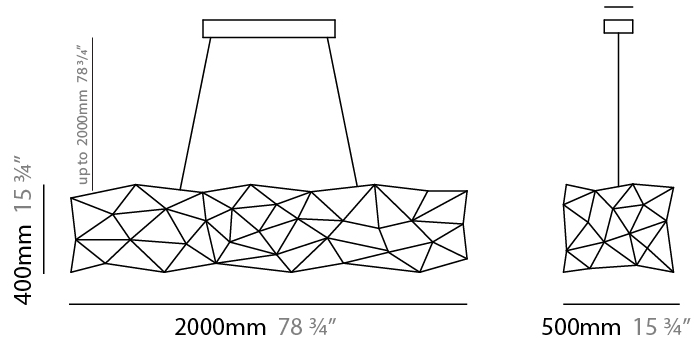

1. To build a product code in our configurator select the specify button on the base model # product page
2. To build a manual product code on this datasheet choose from the options listed below in blue font and add the suffix to the base model #

GENERAL

Series: Cosmos Abstract
Brand: Quasar
Division: Design
Mounting Type: Suspension
Mounting Location: Ceiling
Subcategory: Ambient

PHYSICAL

Shape: Abstract
Length (mm): 2000
Length (in): 78 3/4
Width (mm): 500
Width (in): 19 11/16
Height (mm): 400
Height (in): 15 3/4
Max. Overall Height (mm): 2400
Max. Overall Height (in): 94 1/2
Light Distribution: Omnidirectional
Weight (kg): 4.5
Weight (lbs): 9.92
[Fixture Finish: NIC / BRA / BBR](#)
Fixture Material: Metal
Cable Details: 2000mm Cable
Upon Request: Custom Sizes

ELECTRICAL

Lamp Type: LED
Input Wattage (W): 42
[Dimming: Non-Dimming / Phase Dimming (120vac Only)](#)
Driver Included: Yes
Driver Location: Integrated
Driver Type: Constant Voltage - Universal
Driver Class: Class 2
Input Voltage (V): 120 - 277
Output Voltage (V): 12
Upon Request: Integral: 0-10Vdc dimming

LED

Number of LEDs: 70
[Color Temperature (°K): 2400 / 2800](#)
Max. Delivered Lumen (lm): 2100 (2800K)
CRI: >90 CRI
Lamp Life (hrs): 50000

OPTICAL

RATINGS AND CERTIFICATIONS

Certified By: Certified for North American Standards
IP rating: IP20

PROJECT	_____
TYPE	_____
SPECIFIER	_____
QUANTITY	_____
DATE	_____